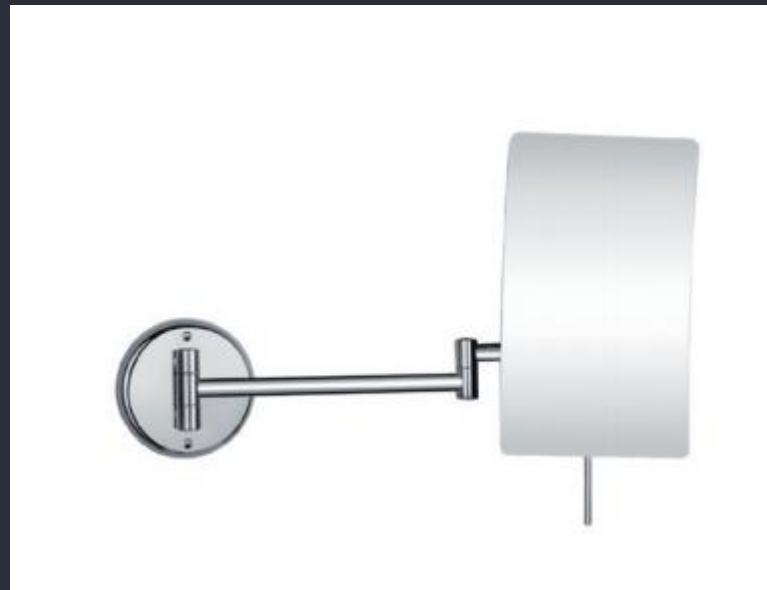

Please input this chapter title here

GMJ831	GMJ5001	GMJ5737
Satinless Steel + Brass/ Iron		
Double Sides	Single Side	Double Side
1X-10X	1X	1X/5X
Other Color Option	Color: <table border="0" style="display: inline-table; vertical-align: middle;"> <tr> <td style="display: inline-block; width: 15px; height: 15px; background-color: #ccc; border: 1px solid #000; margin-right: 5px;"></td> <td style="display: inline-block; vertical-align: middle;">Chrome</td> <td style="display: inline-block; width: 15px; height: 15px; background-color: #ffd700; border: 1px solid #000; margin-left: 20px; margin-right: 5px;"></td> <td style="display: inline-block; vertical-align: middle;">Gold</td> <td style="display: inline-block; width: 15px; height: 15px; background-color: #a9a9a9; border: 1px solid #000; margin-left: 20px; margin-right: 5px;"></td> <td style="display: inline-block; vertical-align: middle;">Brush Nickel</td> </tr> <tr> <td style="display: inline-block; width: 15px; height: 15px; background-color: #800000; border: 1px solid #000; margin-right: 5px;"></td> <td style="display: inline-block; vertical-align: middle;">ORB</td> <td style="display: inline-block; width: 15px; height: 15px; background-color: #808000; border: 1px solid #000; margin-left: 20px; margin-right: 5px;"></td> <td style="display: inline-block; vertical-align: middle;">Antique Brass</td> <td style="display: inline-block; width: 15px; height: 15px; background-color: #654321; border: 1px solid #000; margin-left: 20px; margin-right: 5px;"></td> <td style="display: inline-block; vertical-align: middle;">Bronze</td> </tr> </table>