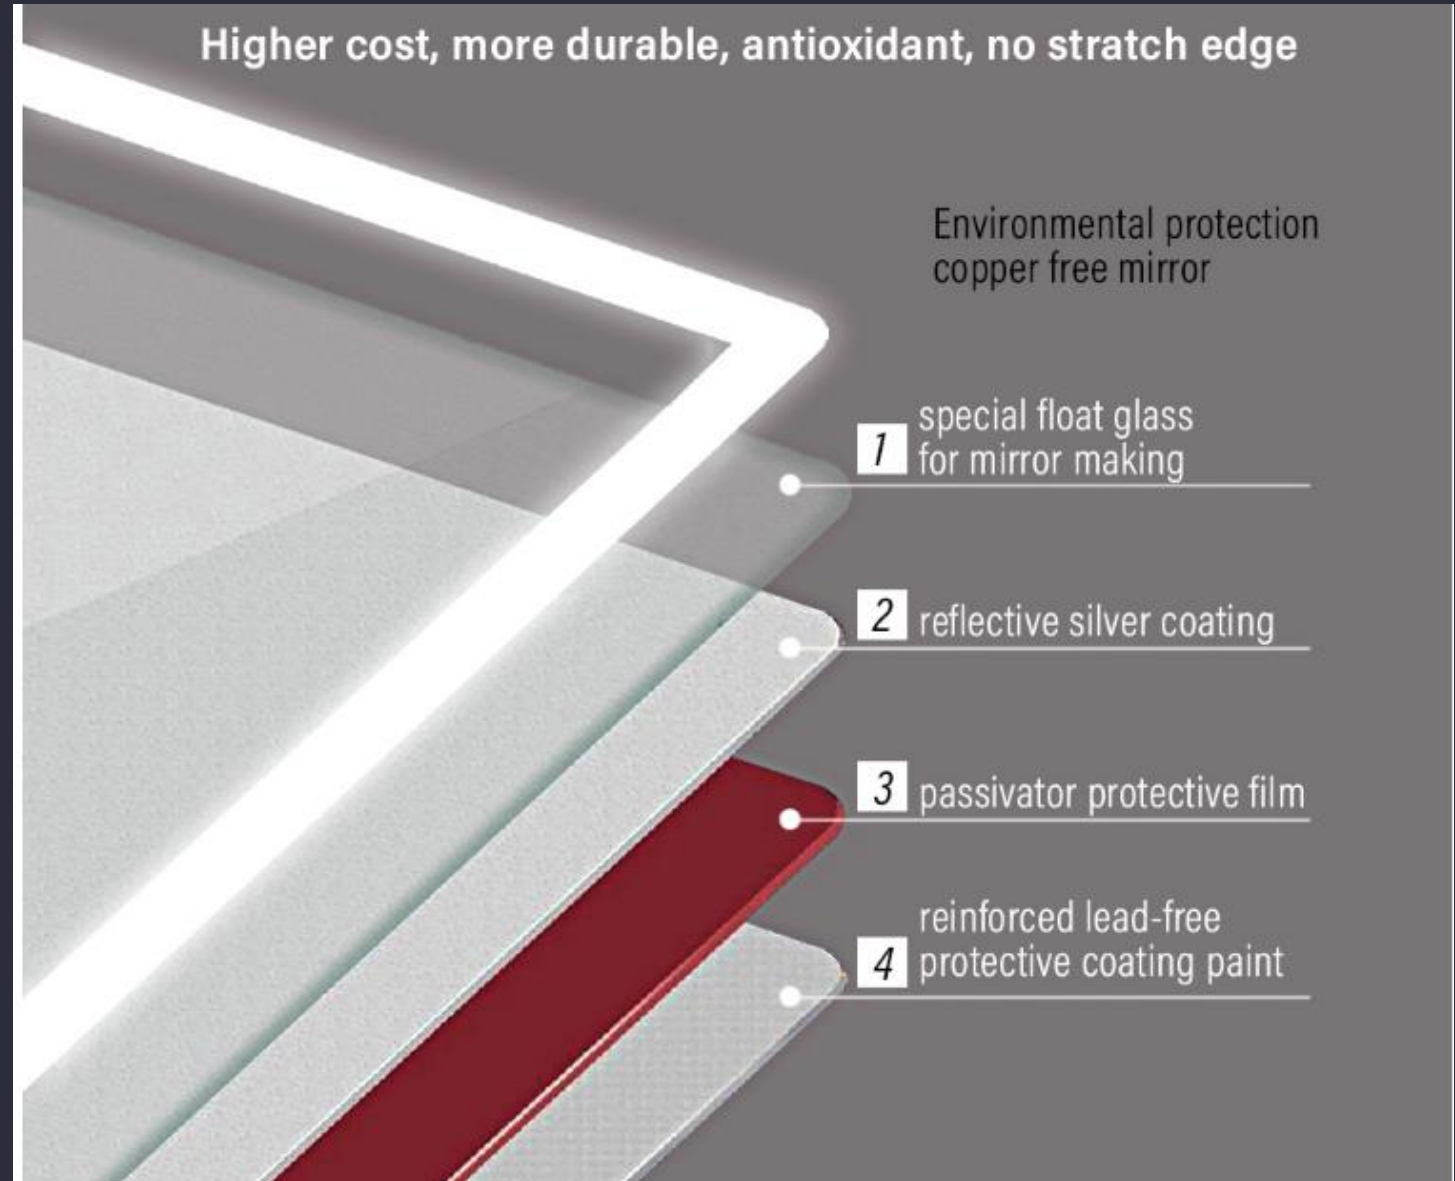

More MODELS

Our adavantages

High quality Mirror is the spirit of the mirror.

- 5mm copper free silver mirror
- Polished edges
- Anti-corrosion

Our advantages

Smart Dimmer Touch

- Lighting memory
- Three lights tones

White cold: office
Warm: restaurant
Natural: daily use

Our adavantages

- 50,000 hours life span
- 3000K warm light for hotel and bathroom

GMR830:

Please input this

8 inch (dia 20cm) LED Wall Mirror

Size	8 inch
Metrials	Stainless steel+ brass+Glass
Qty of LEDS	24pcs of LEDS
Side	Single Side
Power Supply	Hard wire or AC adapter

Product Display

GMD902:

Square single side LED mirror

Diameter	45.5*27.5CM
Metrials	Iron or Stainless steel+ brass+Glass
Qty of LEDS	36 pcs of LEDS
Side	Single Side
Power Supply	AC adapter

Please input this char