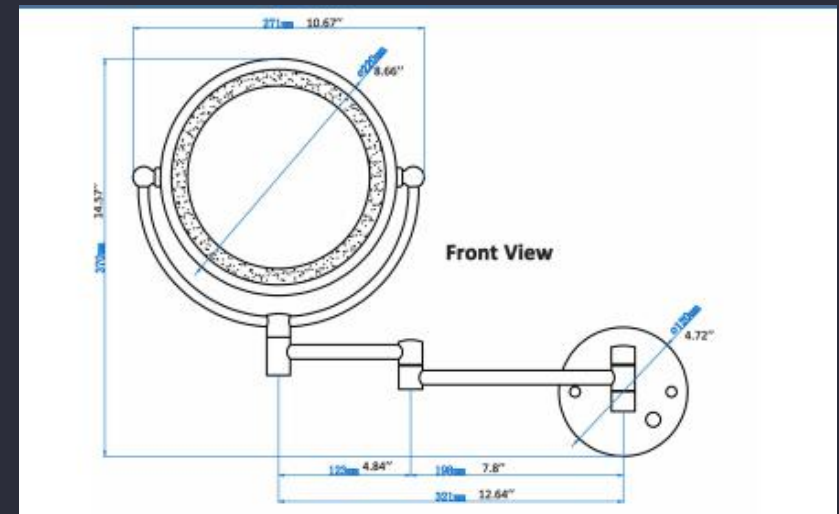

White cold: office
Warm: restaurant
Natural: daily use

Our adavantages

- 50,000 hours life span
- 3000K warm light for hotel and bathroom

GMR830:

Please input this

8 inch (dia 20cm) LED Wall Mirror

Size	8 inch
Metrials	Stainless steel+ brass+Glass
Qty of LEDS	24pcs of LEDS
Side	Single Side
Power Supply	Hard wire or AC adapter

Product Display

GMD902:

Square single side LED mirror

Diameter	45.5*27.5CM
Metrials	Iron or Stainless steel+ brass+Glass
Qty of LEDS	36 pcs of LEDS
Side	Single Side
Power Supply	AC adapter

Please input this char

Saving space

Fold it,when not in use

GMR8525:

Please input this chat

Square LED Mirror

Diameter	Dia 21.2CM
Metrials	Stainless steel+ brass+Glass
Qty of LEDS	36 pcs of LEDS
Side	Single Side
Power Supply	AC adapter or Hard wire

GMR8502:

Please input this chapter title here

Round Shape LED Mirror

Diameter	Dia 20CM
Metrials	Stainless steel+brass+Glass or
Qty of LEDS	20 pcs of LEDS
Side	Double Side
Power Supply	AC adapter or Hard wire