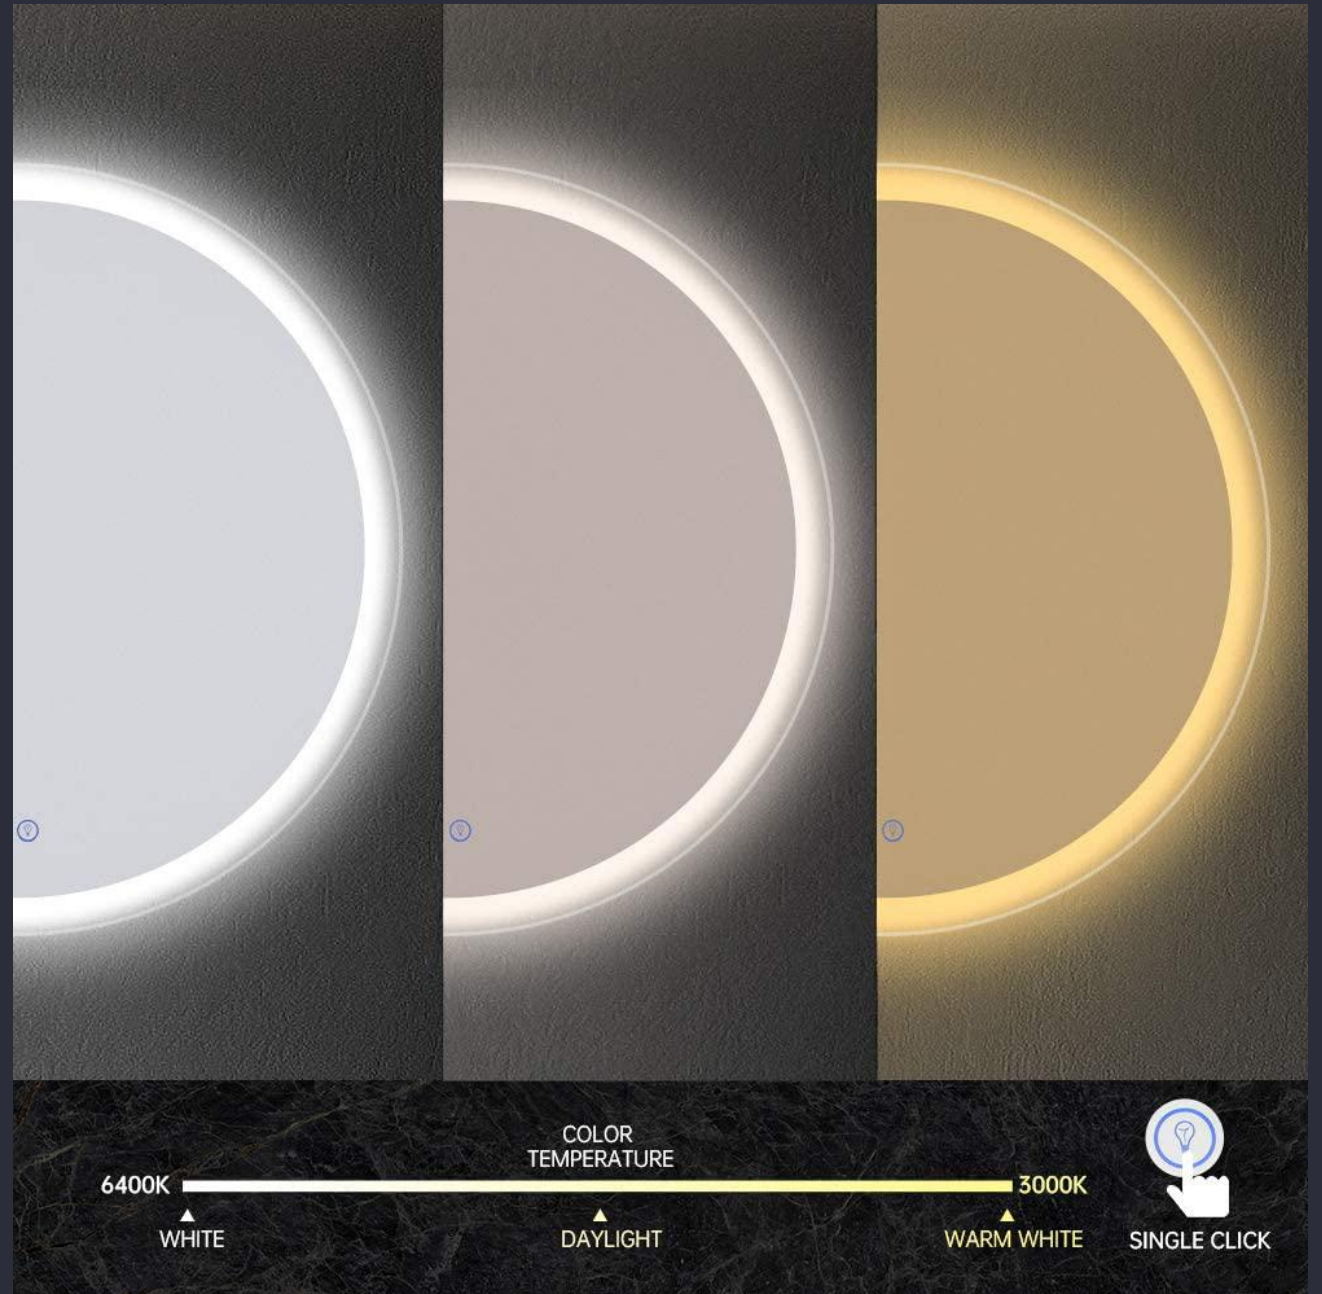

Our advantages

Smart Dimmer Touch

- Lighting memory
- Three lights tones

White cold: office
Warm: restaurant
Natural: daily use