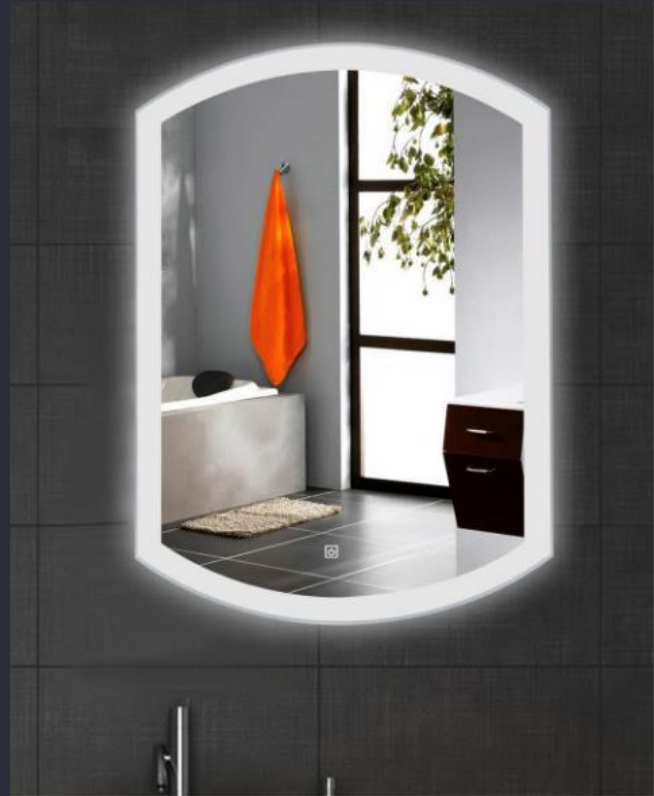

Dia 50CM/60CM/70CM/80CM

Mirror Glass, Aluminum

Smart Touch dimmer

hard wire or AC adapter

Extra Function

Anti-foggy; Time display; Bluetooth Function; customized size design; three light tones

Dia50CM/60CM/70CM/80CM	80*60CM;100*80CM	Dia 50CM/60CM/70CM/80CM
Mirror Glass, Aluminum		
Smart Touch dimmer		
hard wire or AC adapter		
Extra Function	Anti-foggy; Time display; Bluetooth Function; customized size design; three light tones	

White cold: office
Warm: restaurant
Natural: daily use

Our adavantages

- 50,000 hours life span
- 3000K warm light for hotel and bathroom

GMR830:

Please input this

8 inch (dia 20cm) LED Wall Mirror

Size	8 inch
Metrials	Stainless steel+ brass+Glass
Qty of LEDS	24pcs of LEDS
Side	Single Side
Power Supply	Hard wire or AC adapter

Product Display

GMD902:

Square single side LED mirror

Diameter	45.5*27.5CM
Metrials	Iron or Stainless steel+ brass+Glass
Qty of LEDS	36 pcs of LEDS
Side	Single Side
Power Supply	AC adapter

Please input this char

Saving space

Fold it,when not in use

GMR8525:

Please input this chat

Square LED Mirror

Diameter	Dia 21.2CM
Metrials	Stainless steel+ brass+Glass
Qty of LEDS	36 pcs of LEDS
Side	Single Side
Power Supply	AC adapter or Hard wire