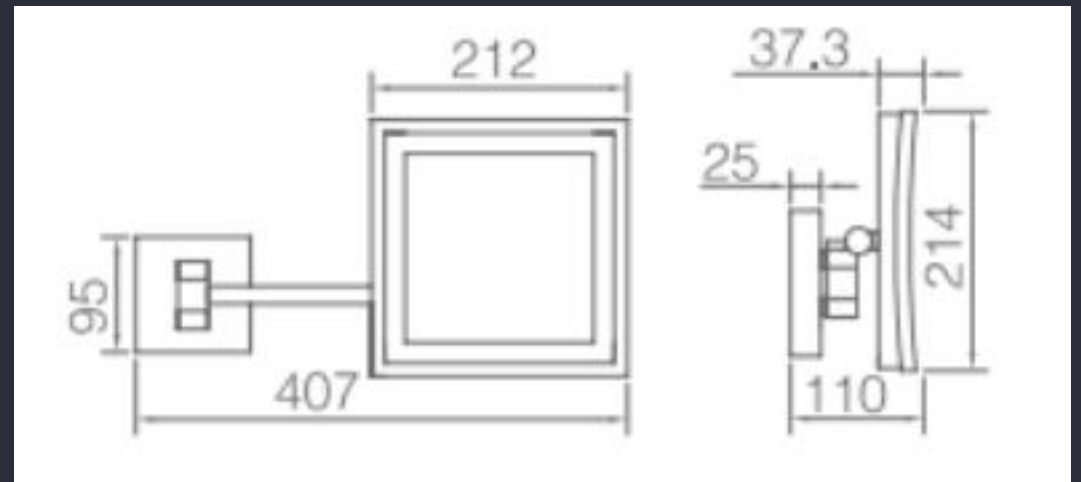

White cold: office
Warm: restaurant
Natural: daily use

Our adavantages

- 50,000 hours life span
- 3000K warm light for hotel and bathroom

GMR830:

Please input this

8 inch (dia 20cm) LED Wall Mirror

Size	8 inch
Metrials	Stainless steel+ brass+Glass
Qty of LEDS	24pcs of LEDS
Side	Single Side
Power Supply	Hard wire or AC adapter

Product Display

GMD902:

Square single side LED mirror

Diameter	45.5*27.5CM
Metrials	Iron or Stainless steel+ brass+Glass
Qty of LEDS	36 pcs of LEDS
Side	Single Side
Power Supply	AC adapter

Please input this char

Saving space

Fold it,when not in use

GMR8525:

Please input this chat

Square LED Mirror

Diameter	Dia 21.2CM
Metrials	Stainless steel+ brass+Glass
Qty of LEDS	36 pcs of LEDS
Side	Single Side
Power Supply	AC adapter or Hard wire

GMR8502:

Please input this chapter title here

Round Shape LED Mirror

Diameter	Dia 20CM
Metrials	Stainless steel+brass+Glass or
Qty of LEDS	20 pcs of LEDS
Side	Double Side
Power Supply	AC adapter or Hard wire